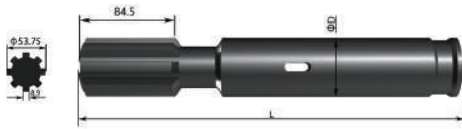

ATLAS COPCO

Atlas Copco COP 1432,COP 1532 Female

Thread	Dia (mm)	Length (mm)	Weight (kg)	Product No.	Part No.
R32	55	341	4.7	6108114081	60W341-8-R32FD5501
R38	55	341	4.4	6108117082	60W341-8-R38FD5501
T38	55	341	4.4	6108122618	60W341-8-T38FD5501