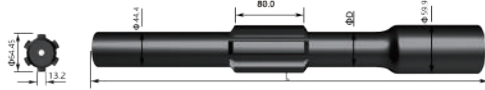

Atlas Copco BBE 57 Female

T38	45	447	5.9	6106022010	60W447-6-T38FD4501